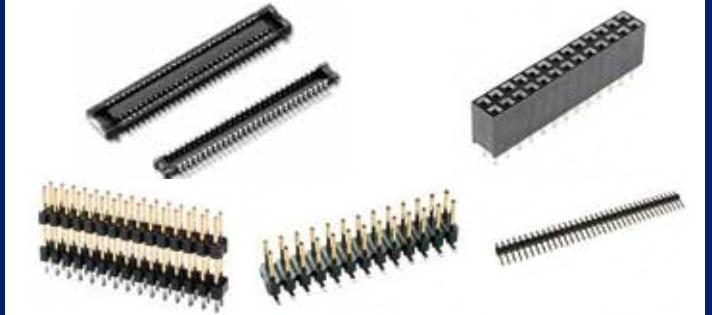

Viking

CONNECTOR - CABLE - WIRE

FPC/FFC CONNECTOR AND FLAT CABLE
CUSTOM CABLE

3M

KLASING

BOARD TO BOARD CONNECTOR

I/O CONNECTOR

3M

BOARD TO WIRE CONNECTOR

3M

CJT.com

TERMINAL BLOCK

DF
KAIFENG

SAURO
ELECTRONIC CONNECTORS

CARD READER CONNECTOR

LIGHTING CONNECTOR